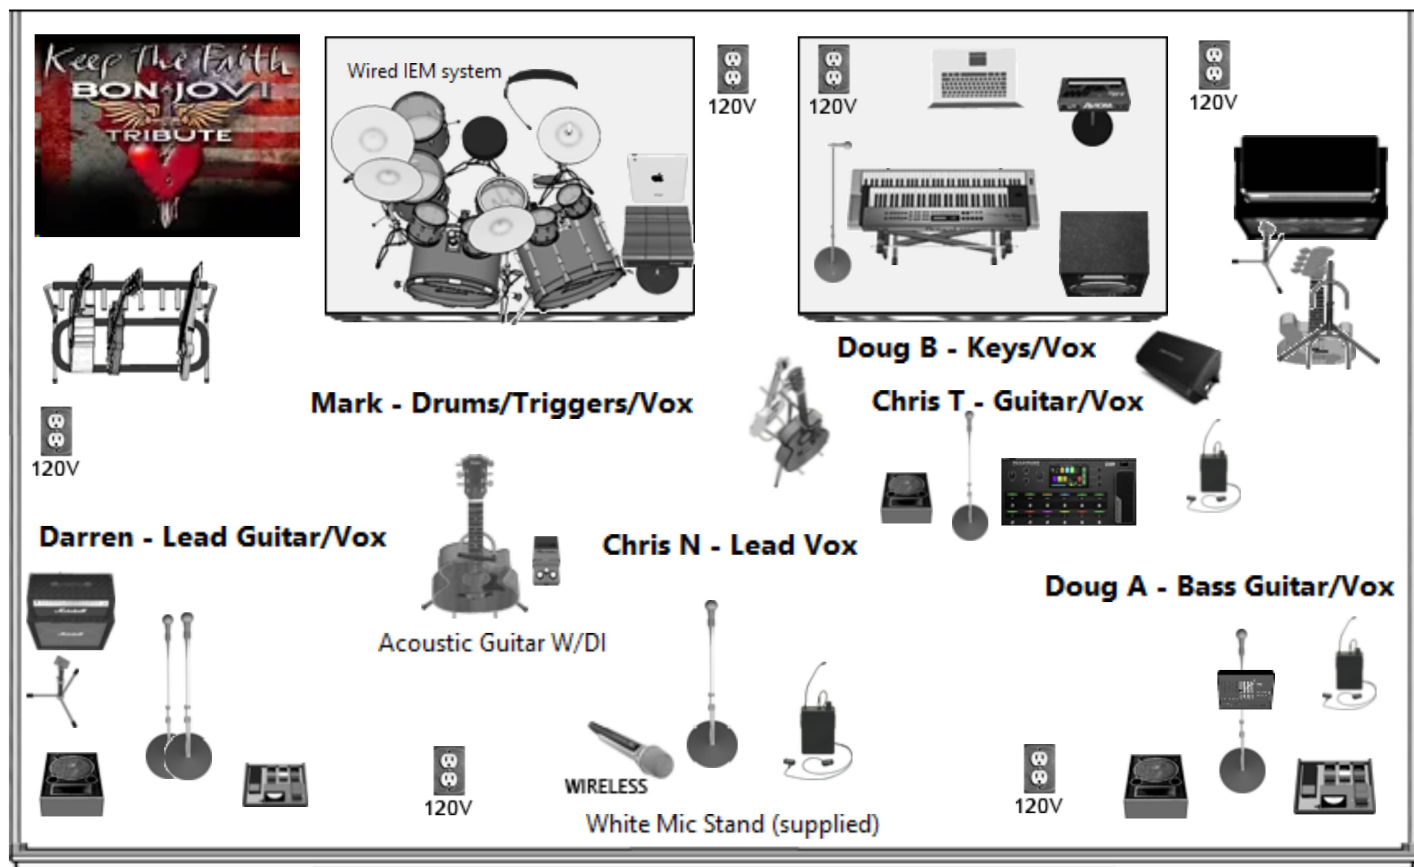

KTF STAGE PLOT/INPUT LIST 2025

**INPUTS: 24 (26): Drums - 13 Bass - 2 (3) KB - 2
Lead Gtr - 3 (4) Singer - 2 2nd Gtr - 2 (Spkr Mics)**

**Contact Doug Adams for any questions
Tel 416-560-3648 email dukenukem@rogers.com**

-24 INPUTS-

1. Drums Kik In & Kik Out
2. Drums Snare Top & Bottom
3. Drums Hi-Hat
- 4-7 Drums 4 xToms (4)
- 8-9 Drums Overhead SR / SL (2)
- 10-12 Drums Pads/Triggers (3)
13. Drums Mic & IEM Wired
14. Bass Amp DI

15. Bass Vox Mic & Boomstand
16. KB Vox Mic & Boomstand
17. KB Radial Mixer 2 XLR
18. Lead GTR Mesa Head w/DI
19. Lead GTR Talk Box Mic
20. Lead GTR Vox Mic
21. Singer Vox Mic Wireless
22. Singer Acoustic Guitar DI
23. 2nd GTR Headrush Flr Unit

24. 2nd GTR Vox Mic & Stand
2. -Speaker Cab Mics Optional-
3. Bass Mixer on Boomstand
4. Bass Pedal - Wireless/Tuner
5. Bass Pedal - IEM & DT Drop
6. Bass Pedal - Mesa Preamp/DI
7. KB Nord Keyboard
8. KB Motif XS6 & Motu M2
9. KB Roland SP404 Sampler

1. KB Mac Laptop & Stand
2. KB Monitor Wedge
3. Lead GTR Mesa 212 (Mic opt)
4. Lead GTR 2 Boom Stands
5. Singer Mic Stand (White)
6. Singer IEM Wireless
7. 2nd GTR Headrush Monitor
8. 2nd GTR Wedge & IEM (opt)
9. 6 Individual Mixes